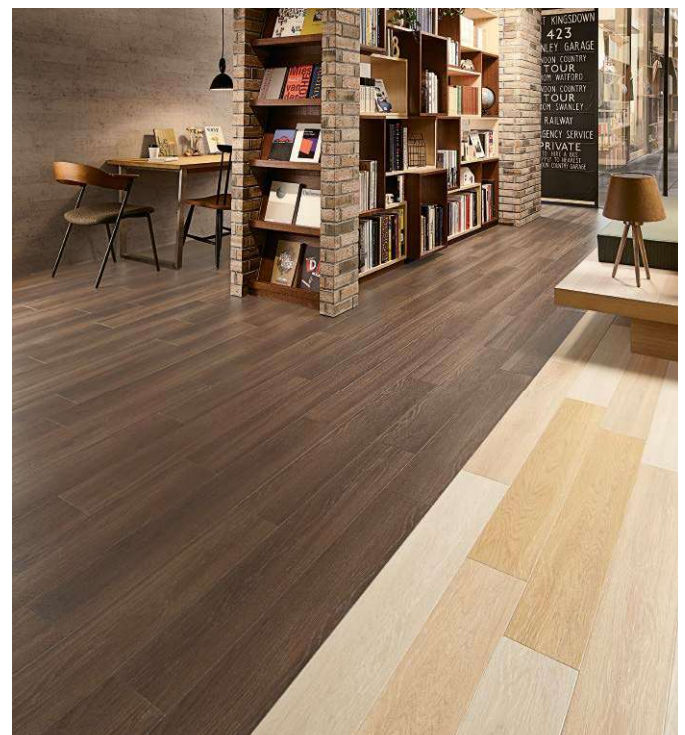

PWT3234 ◆ OAK

PWT3235 ◆ OAK

Vinyl Tile

▲ PWT3216

▲ PWT3219/PWT3221/PWT3224/PWT3229

LVT

ROYAL WOOD (150mm×900mm plank)

category: solid vinyl tile